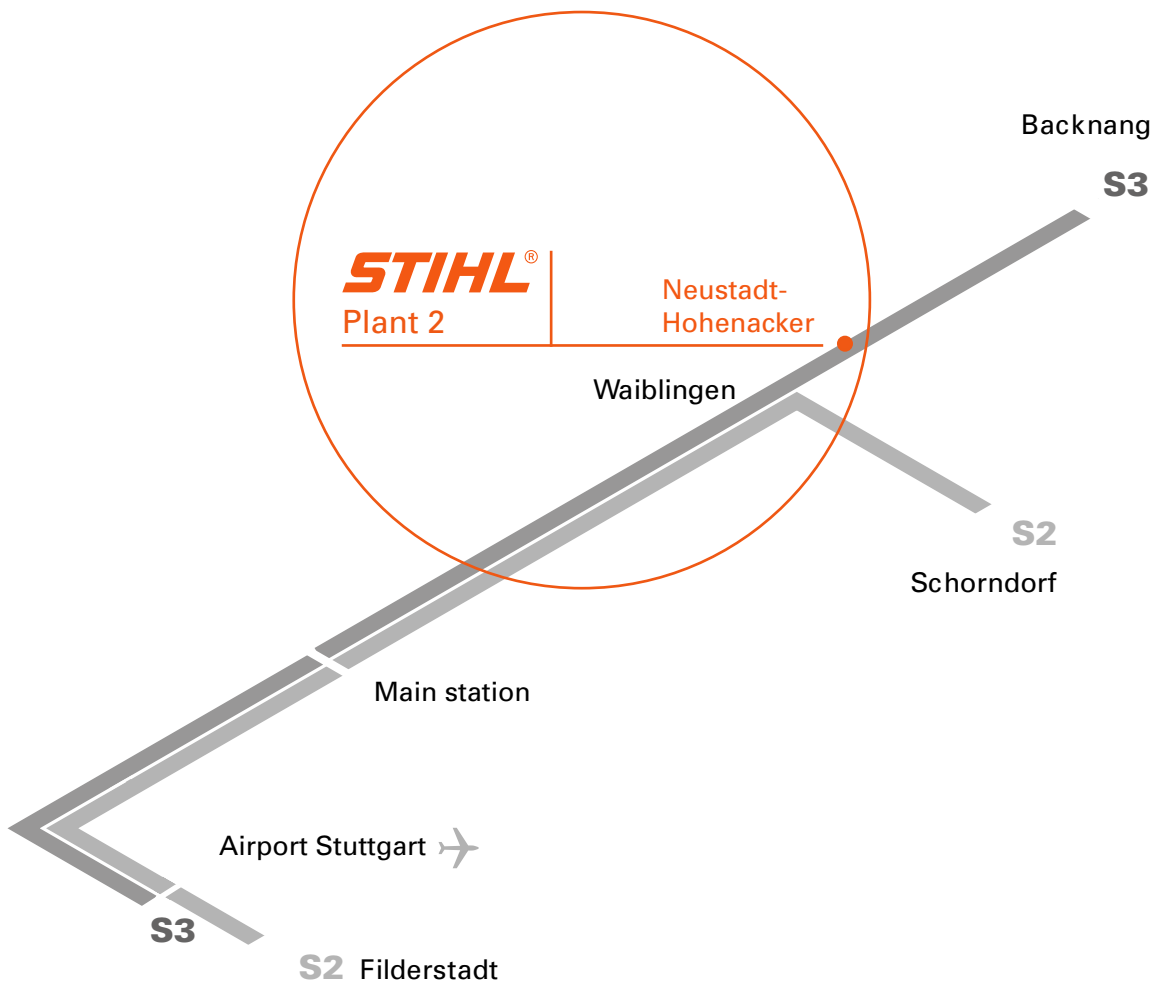

### How to reach us:

Take the suburban railway S3 as far as the Neustadt-Hohenacker stop. From the Station Square walk up Beim Bahnhof street towards Neustadt-Hohenacker. After about 150m, fork right into Neustädter Hauptstrasse, carry straight on for about 200m and then turn left into Andreas-Stihl-Strasse. After another 100m you will reach the gate of Plant 2.